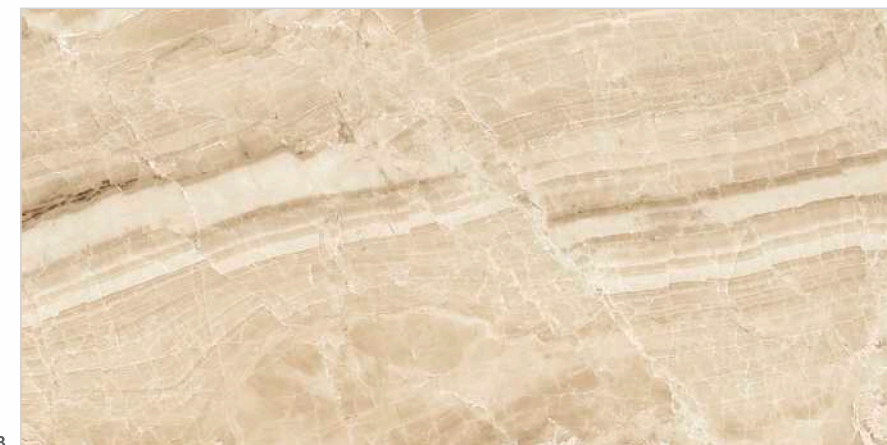

GRANDE VALOR FORZENTA DARK GREY_FP
Full Polish, 600x1200mm

V3