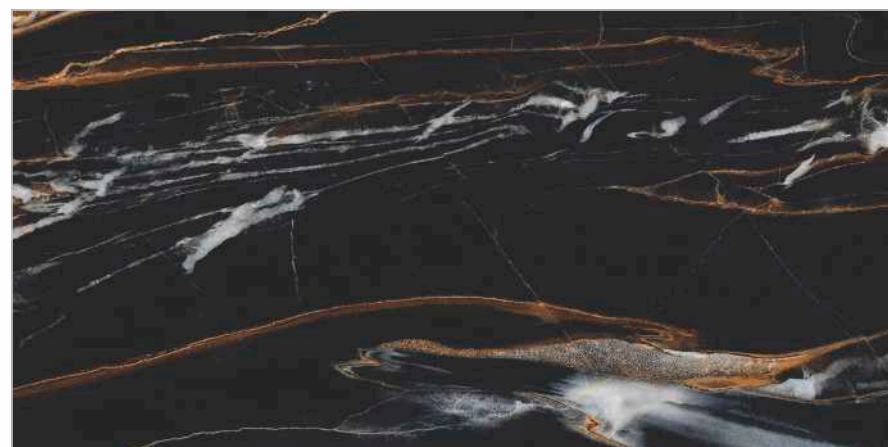

V4
GRANDE LUCIDO ELBRUS BLUE WOOD
High Gloss, 600x1200mm