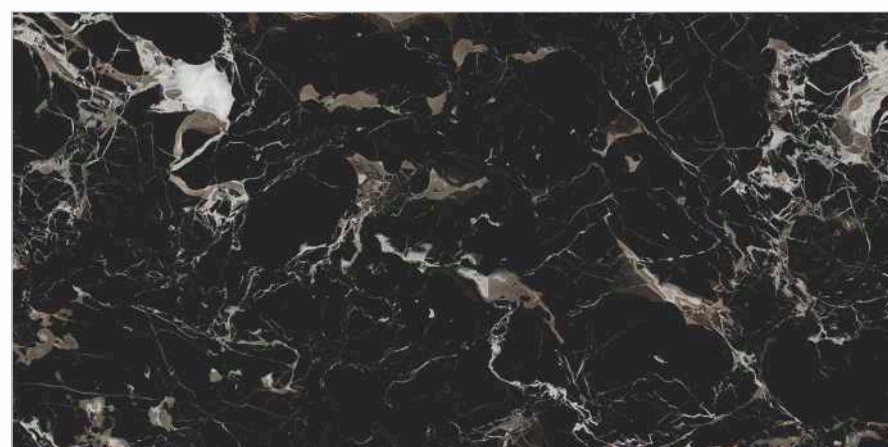

MARBLE
RUSTIC
MATT

LUCIDO
FULL POLISHED

800x1200mm

V4
GRANDE LUCIDO ELBRUS BLUE WOOD
High Gloss, 600x1200mm

V3
GRANDE LUCIDO FANTASY NERO
High Gloss, 600x1200mm

V4
GRANDE LUCIDO PORTORO BLACK
High Gloss, 600x1200mm