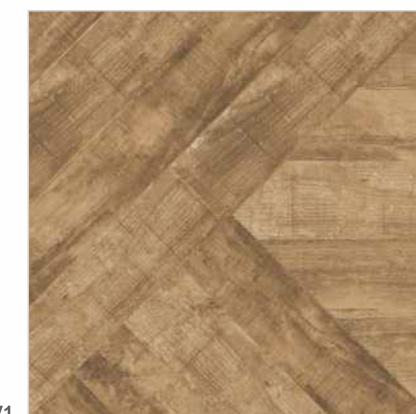

V4
VALOR BRITTSTONE BROWN
Rustic, 600x600mm