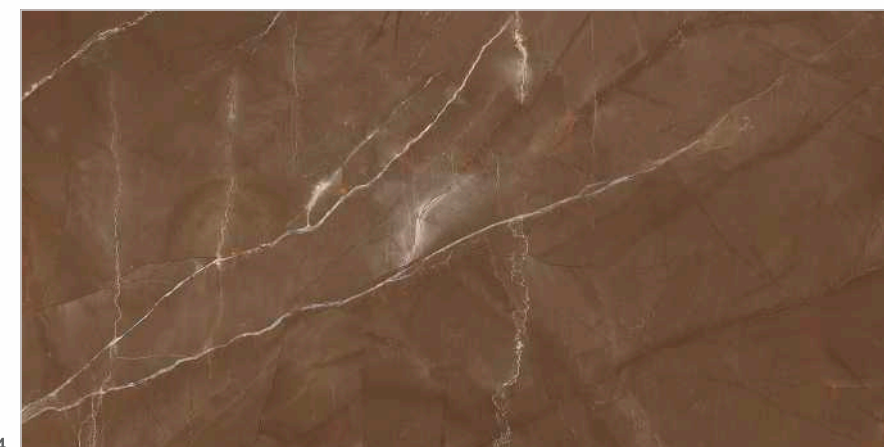

V4
GRANDE LUCIDO ROSSO TRAVERTINO
High Gloss, 600x1200mm