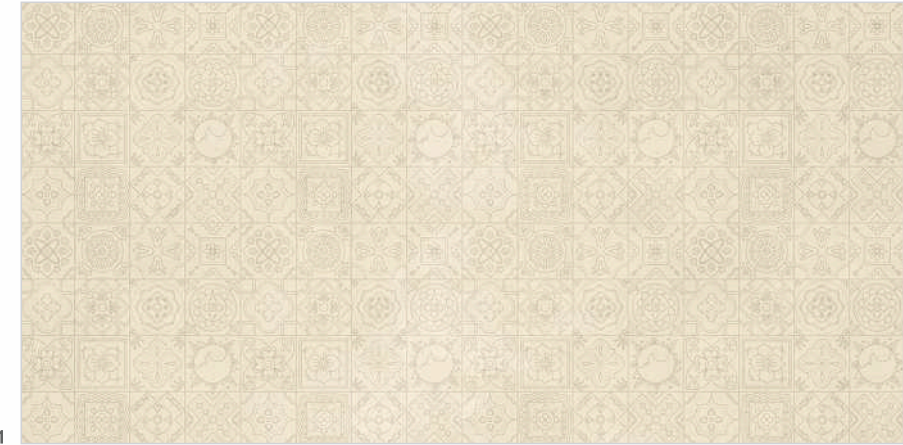

GRANDE VALOR SANDSTONE BEIGE
Rustic, 600x1200mm

V1