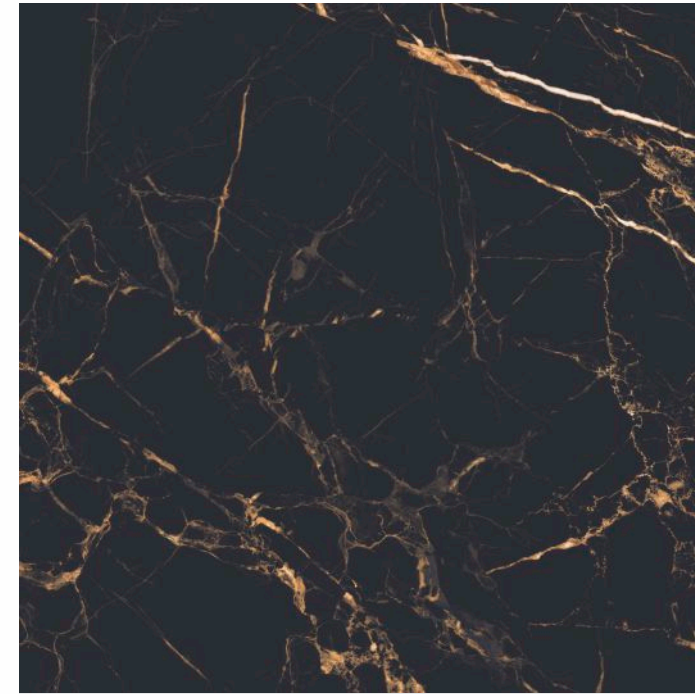

Finish \
LUCIDO POLISH

1200x
1200mm

MAX 120 LUCIDO BLACK GOLD