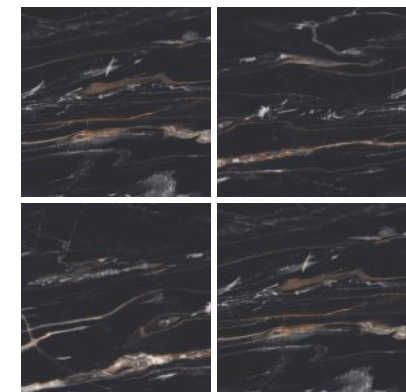

Finish \
LUCIDO POLISH

1200x
1200mm