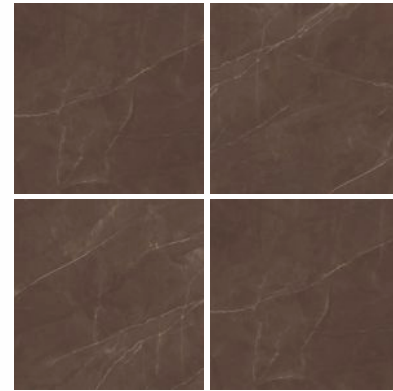

MAX 120 LUCIDO KATE BLACK

Finish \
LUCIDO POLISH

1200x
1200mm

MAX 120 LUCIDO BLACK GOLD

Finish \
LUCIDO POLISH

1200x
1200mm

MAX 120 LUCIDO COSMIC NERO

Finish \
LUCIDO POLISH