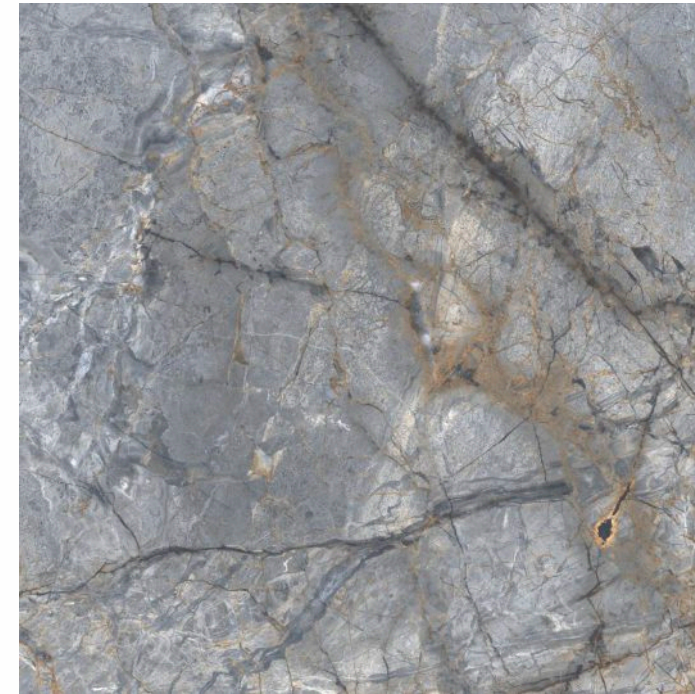

HIGH GLOSS — WALL \ FLOOR COLLECTION

Finish \
HIGH GLOSS

1200x
1200mm

MAX 120 AURELIA BLUE FP