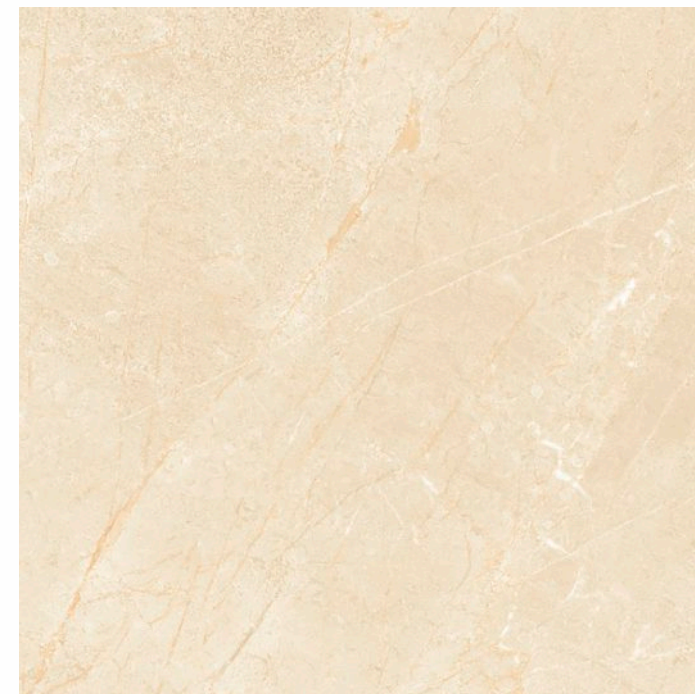

MAX 120 MISTRAL BEIGE FP

HIGH GLOSS — WALL \ FLOOR COLLECTION

Finish \
HIGH GLOSS

1200x
1200mm

MAX 120 AURELIA BLUE FP

Finish \
HIGH GLOSS

1200x
1200mm

MAX 120 LUCINA BEIGE FP