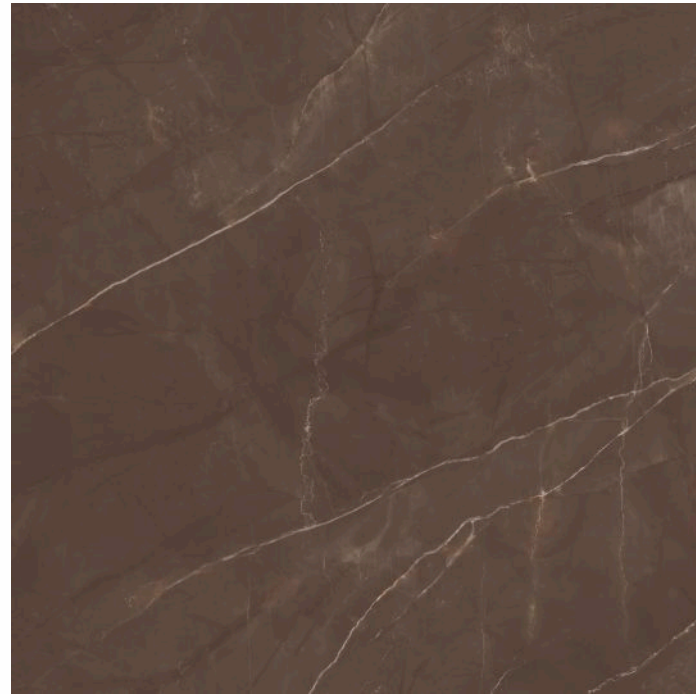

MAX 120 LUCIDO KATE BLACK

Finish \
LUCIDO POLISH

1200x
1200mm

MAX 120 LUCIDO BLACK GOLD

Finish \
LUCIDO POLISH

1200x
1200mm

MAX 120 LUCIDO COSMIC NERO

Finish \
LUCIDO POLISH