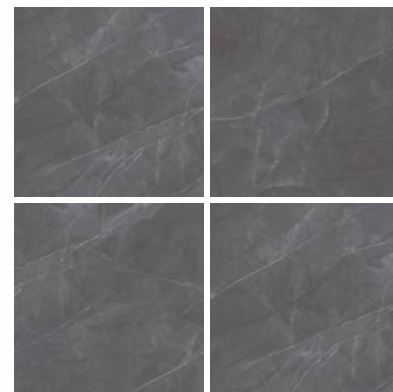

Finish \
LUCIDO POLISH

1200x
1200mm

MAX 120 LUCIDO ARMANI GREY DARK