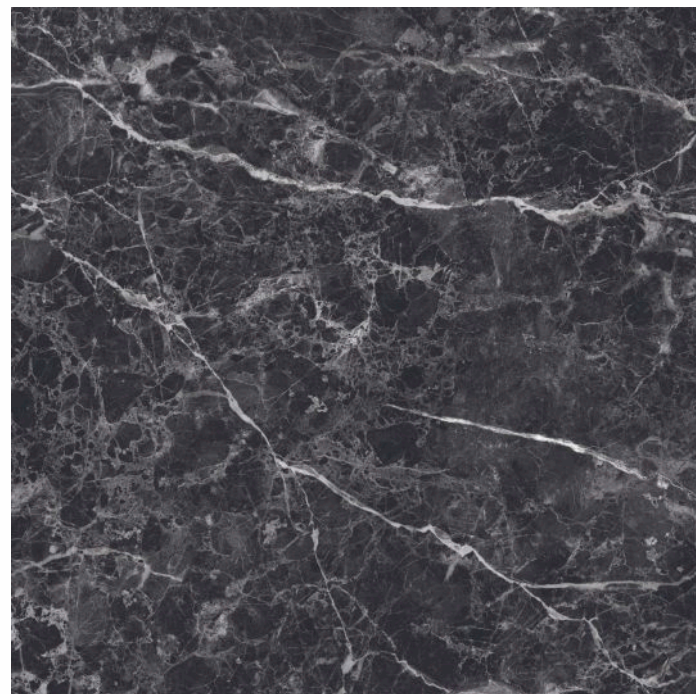

22

RUSTIC MATT
1200x1200mm

23

Finish \
LUCIDO POLISH

1200x
1200mm

MAX 120 LUCIDO RED CHIGAN

Finish \
LUCIDO POLISH

1200x
1200mm