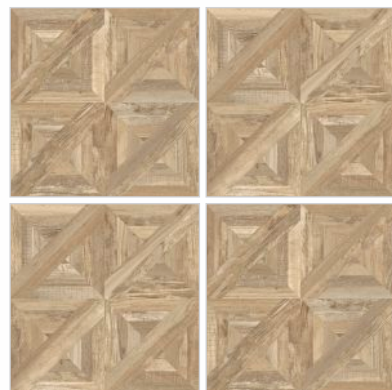

MAX 120 MEGAN BEIGE FP

Finish \
HIGH GLOSS

1200x
1200mm

MAX 120 BOTTICINO BEIGE FP

IMPRESSION — WALL \ FLOOR COLLECTION

Finish \
MATT CARVING

1200x
1200mm

MAX 120 IMPRESSION AXI GREY