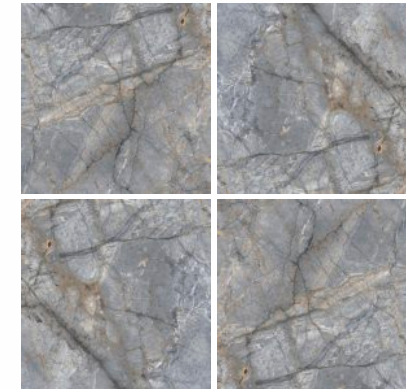

HIGH GLOSS — WALL \ FLOOR COLLECTION

Finish \
HIGH GLOSS

1200x
1200mm

MAX 120 AURELIA BLUE FP