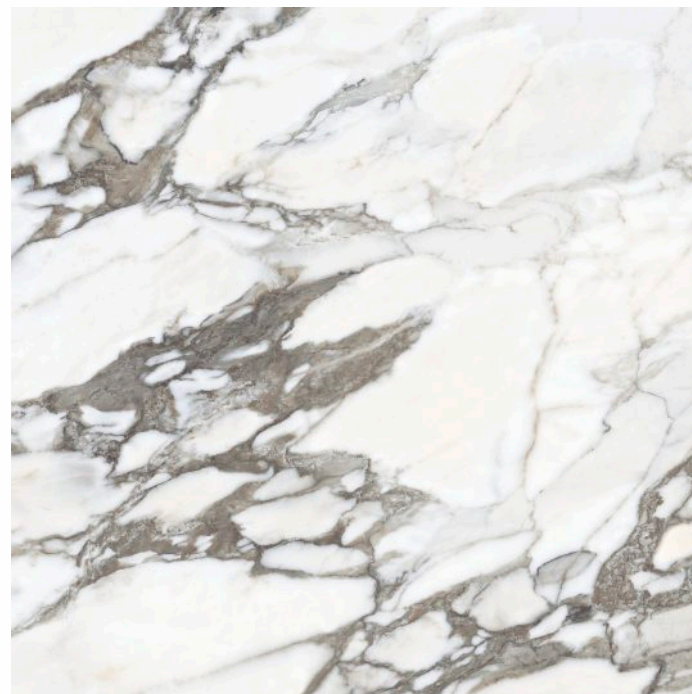

Finish \
HIGH GLOSS

1200x
1200mm

MAX 120 ROMA WHITE FP