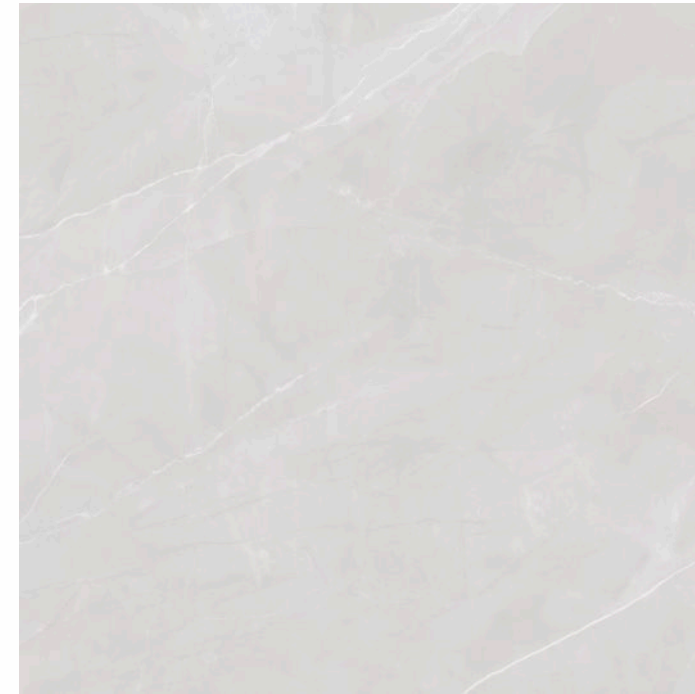

HIGH GLOSS

WALL \ FLOOR COLLECTION

Finish \
HIGH GLOSS

1200x
1200mm

MAX 120 ARMANI GREY LIGHT FP