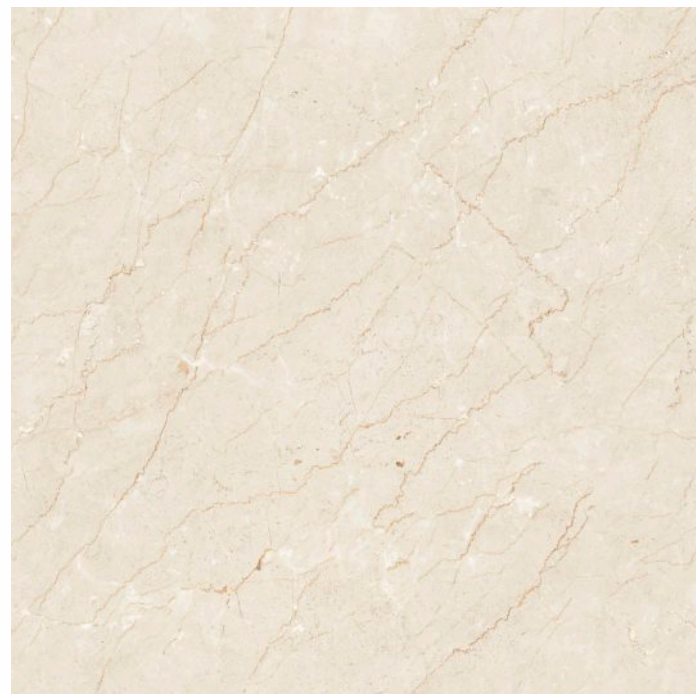

Finish \
HIGH GLOSS

1200x
1200mm

MAX 120 BOTTICINO BEIGE FP