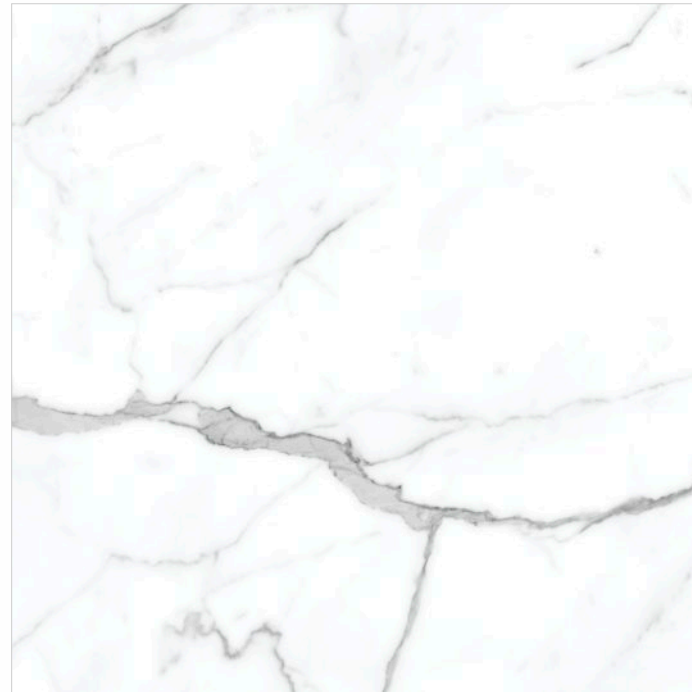

HIGH GLOSS — WALL \ FLOOR COLLECTION

Finish \
HIGH GLOSS

1200x
1200mm

MAX 120 SYROS STATUARIO FP