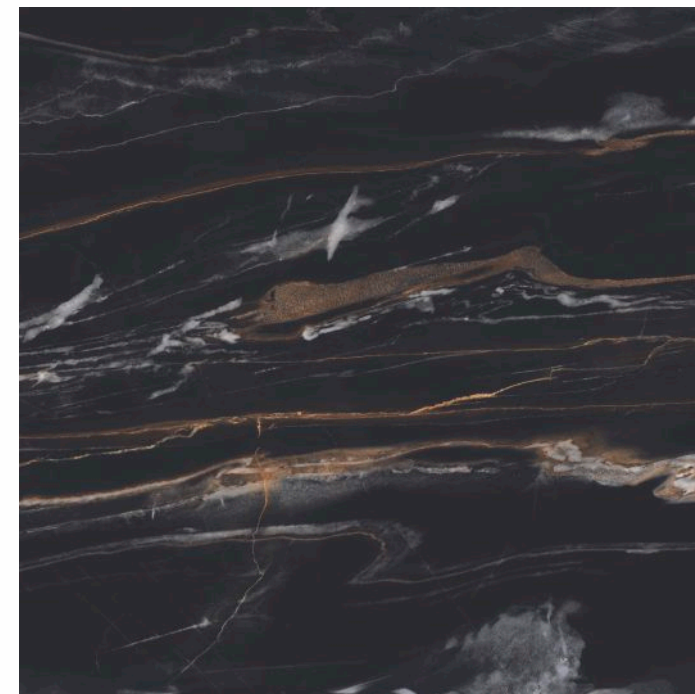

Finish \
LUCIDO POLISH

1200x
1200mm