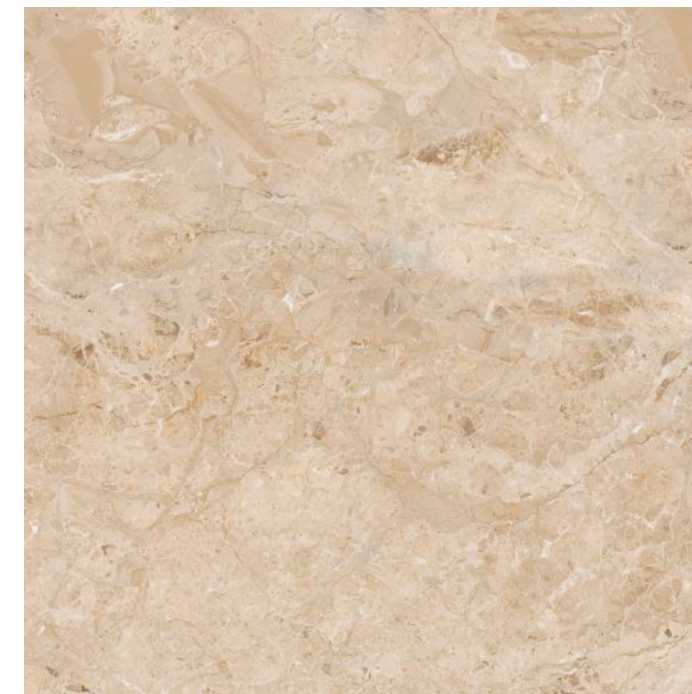

Finish \
HIGH GLOSS

1200x
1200mm

MAX 120 VILLEROY BEIGE FP

Finish \
HIGH GLOSS

1200x
1200mm

MAX 120 BRECCIA NATURAL FP

DURAGRES
MAX
Architectural Surfaces

RUSTIC MATT