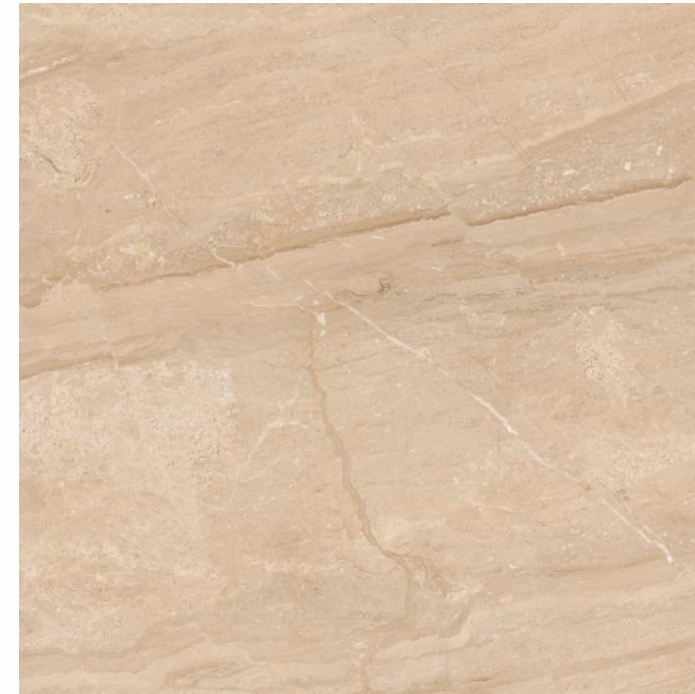

HIGH GLOSS — WALL \ FLOOR COLLECTION

Finish \
HIGH GLOSS

1200x
1200mm

MAX 120 MEGAN BEIGE FP