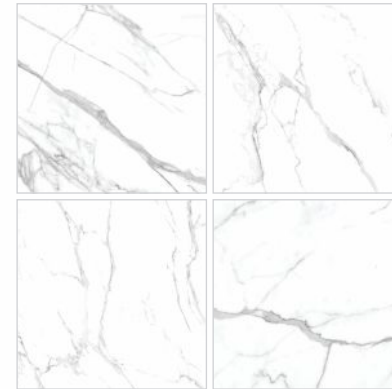

HIGH GLOSS — WALL \ FLOOR COLLECTION

Finish \
HIGH GLOSS

1200x
1200mm

MAX 120 SYROS STATUARIO FP