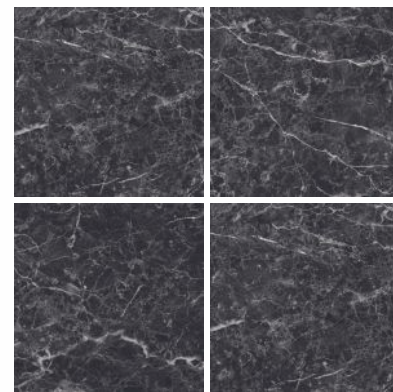

Finish \
LUCIDO POLISH

1200x
1200mm

MAX 120 LUCIDO KATE BLACK