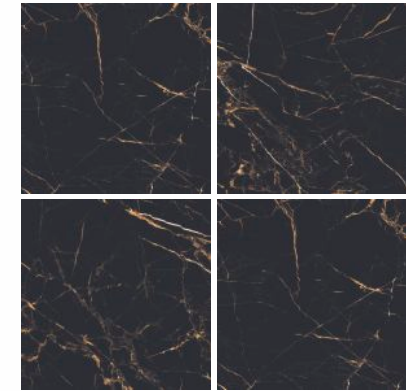

MAX 120 LUCIDO KATE BLACK

Finish \
LUCIDO POLISH

1200x
1200mm

MAX 120 LUCIDO BLACK GOLD

Finish \
LUCIDO POLISH

1200x
1200mm

MAX 120 LUCIDO COSMIC NERO

Finish \
LUCIDO POLISH