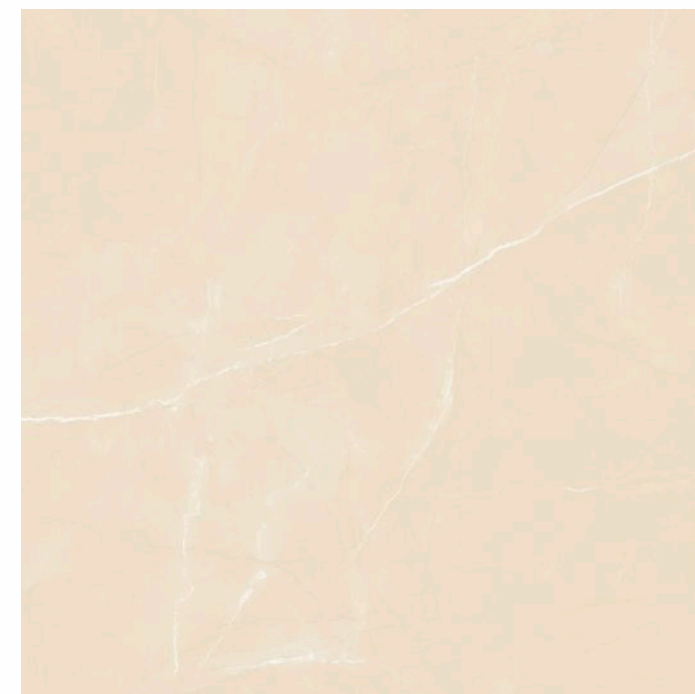

Finish \
HIGH GLOSS

1200x
1200mm

MAX 120 ARMANI CREMA FP