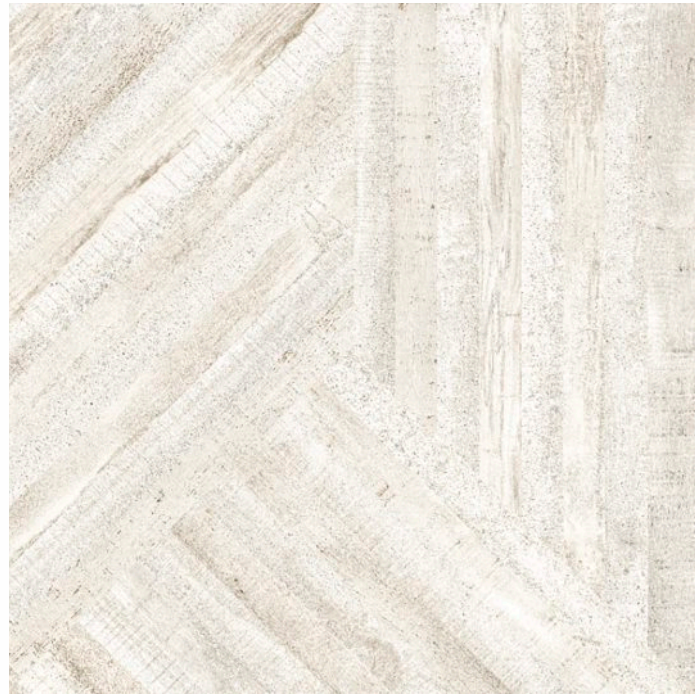

MAX 120 MEGAN BEIGE FP

Finish \
HIGH GLOSS

1200x
1200mm

MAX 120 BOTTICINO BEIGE FP

IMPRESSION — WALL \ FLOOR COLLECTION

Finish \
MATT CARVING

1200x
1200mm

MAX 120 IMPRESSION AXI GREY