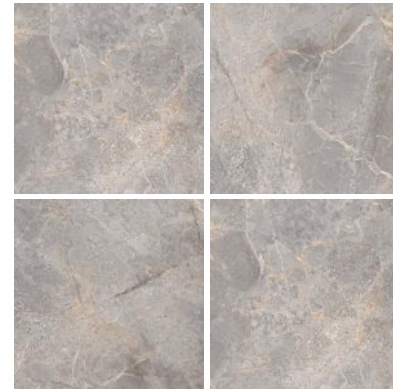

HIGH GLOSS — WALL \ FLOOR COLLECTION

Finish \
HIGH GLOSS

1200x
1200mm

MAX 120 MAGIC GRIS FP