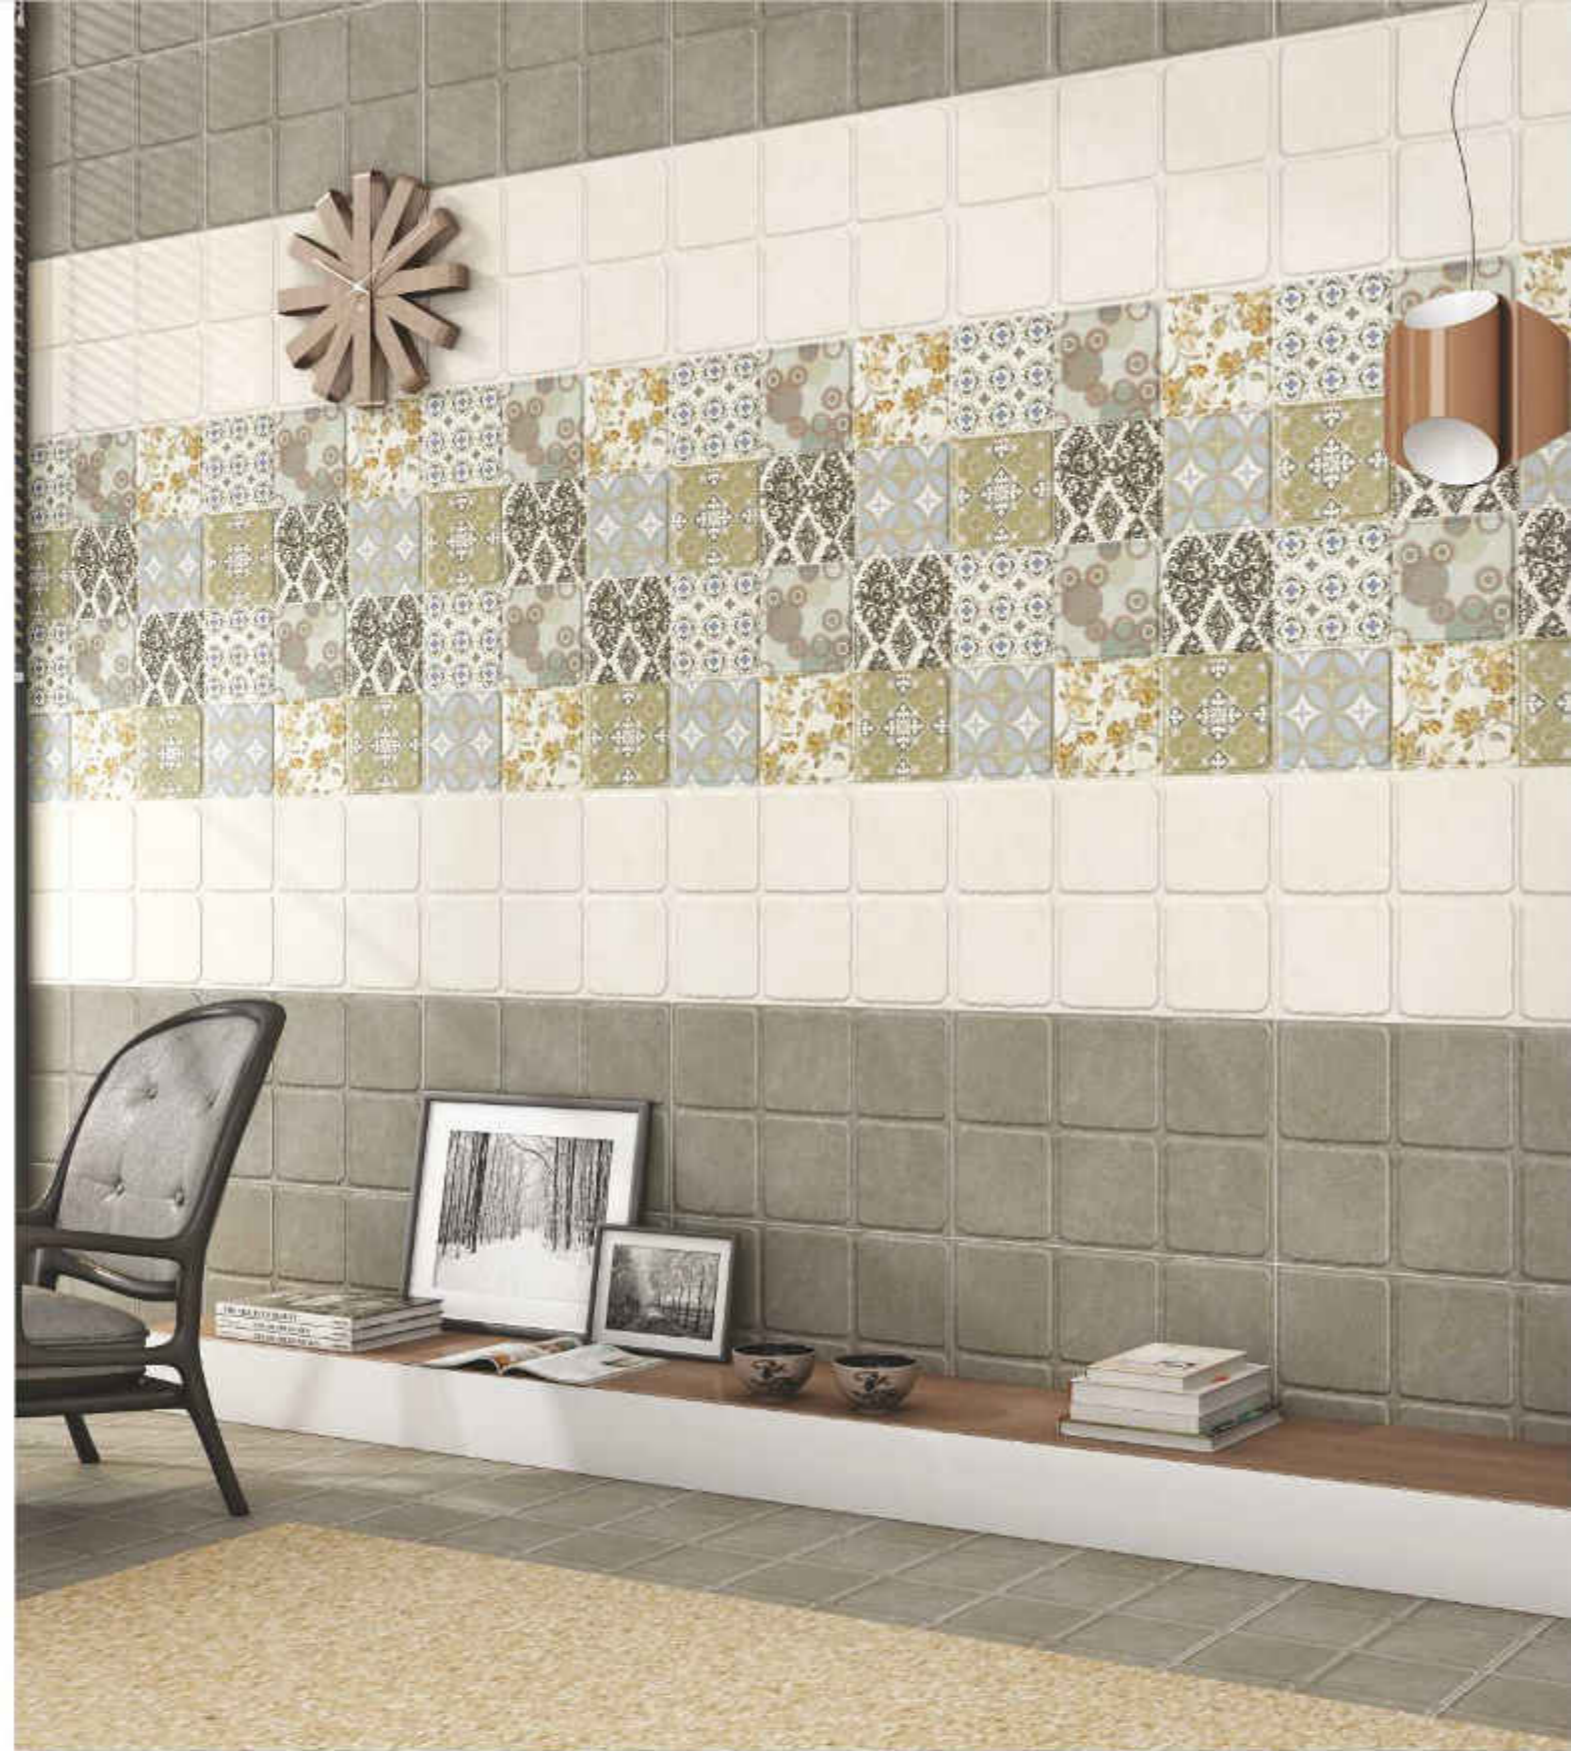

CRUST TRAVERTINE ECSTASY
Satin Matte | 300 X 300 mm