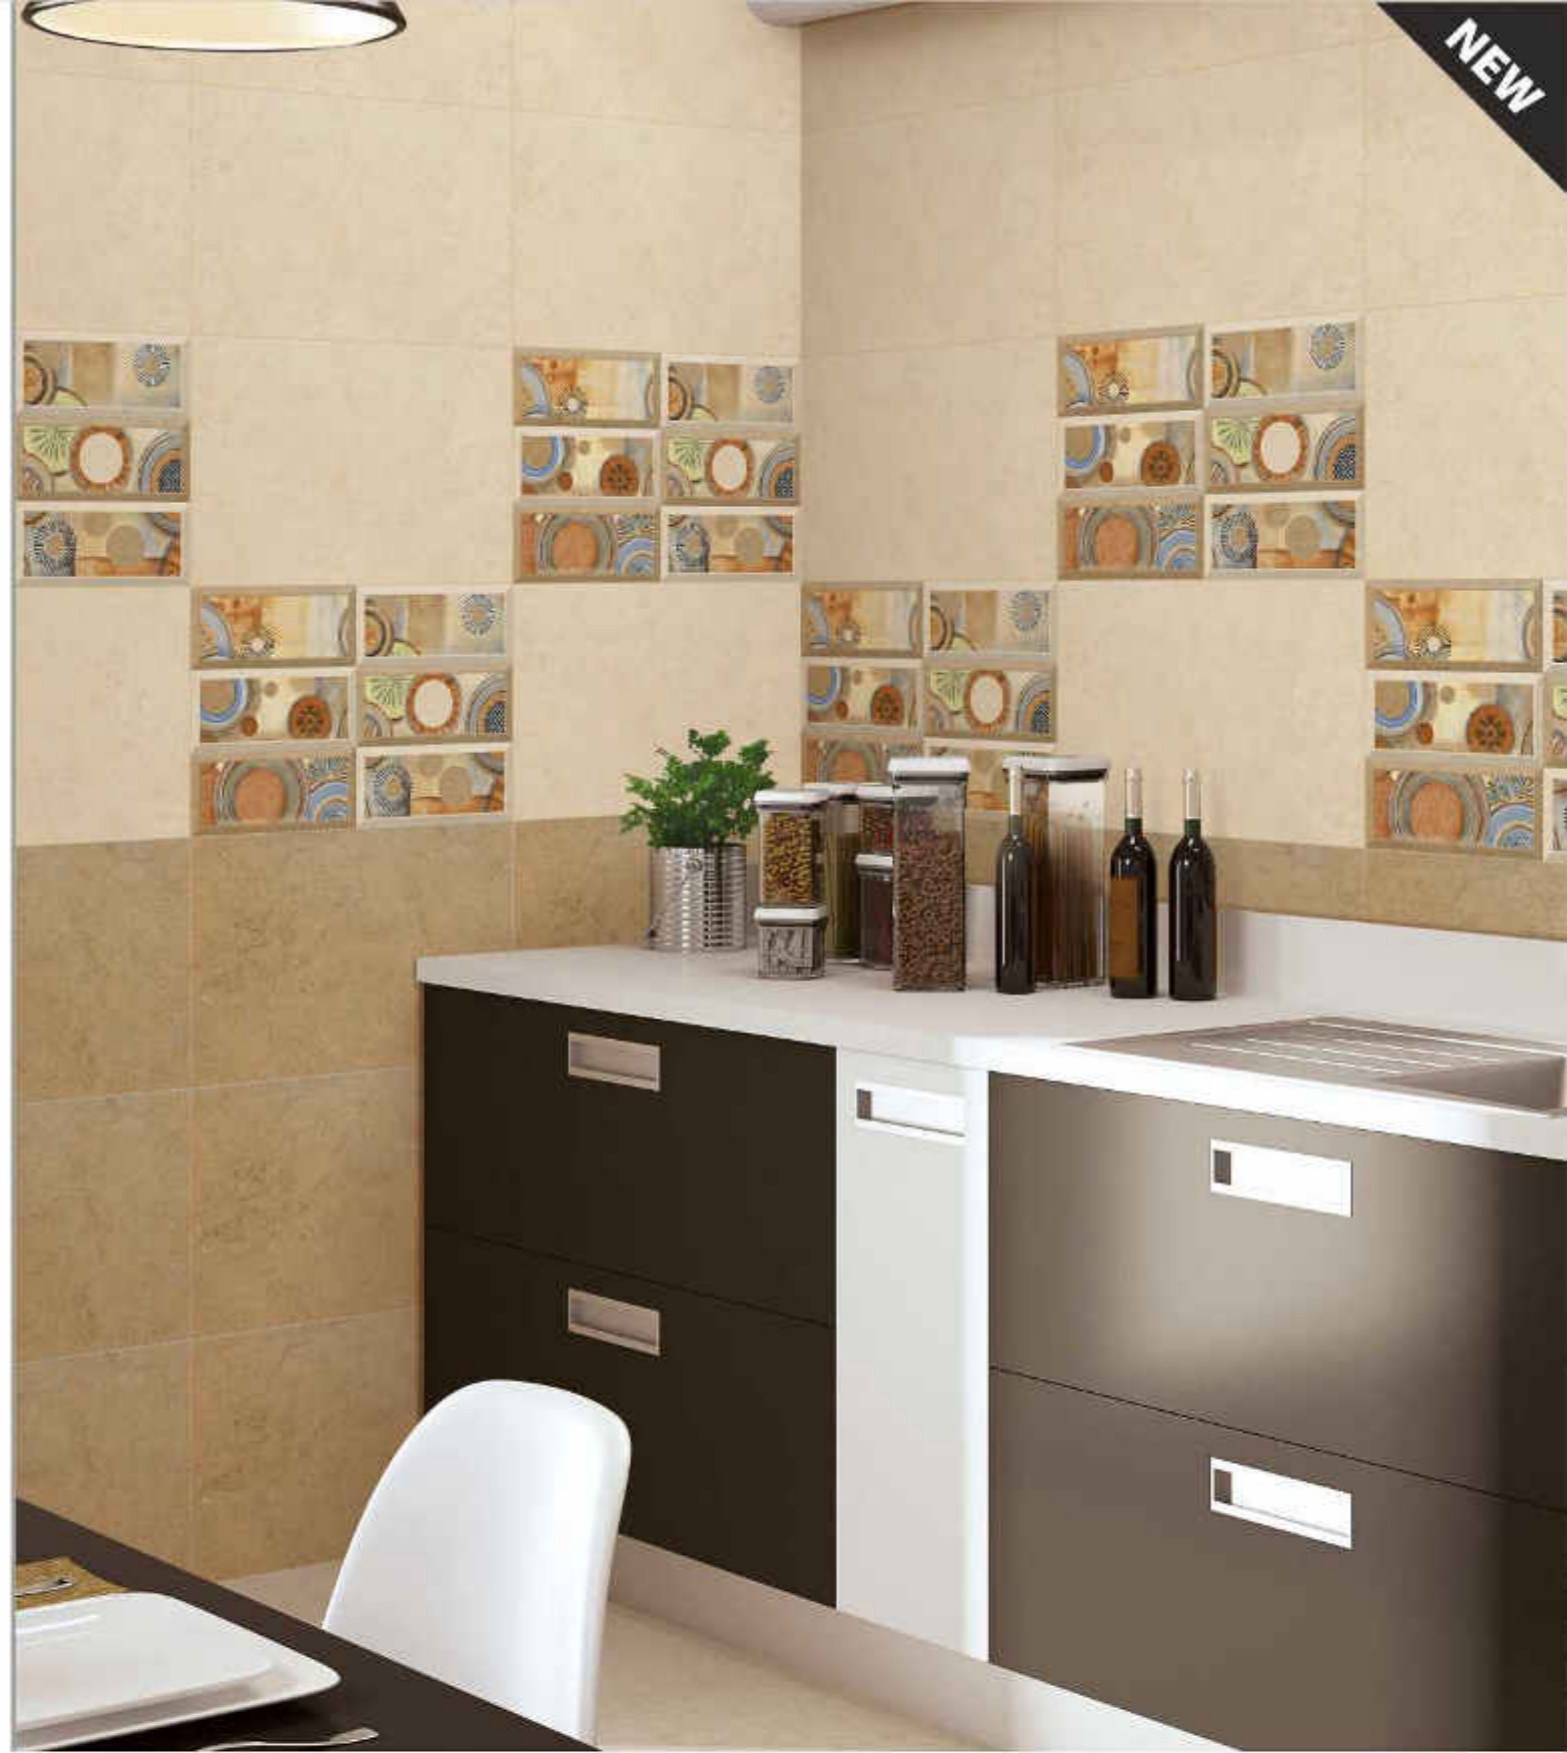

TIVOLI LT
Satin Matte | 300 X 450 mm

NEW

ARTEX LT
Glossy | 300 X 450 mm

ARTEX DECOR

ARTEX

CRUST ARTEX
Satin Maté | 300 X 300 mm

NEW

CIRCULO MAROON