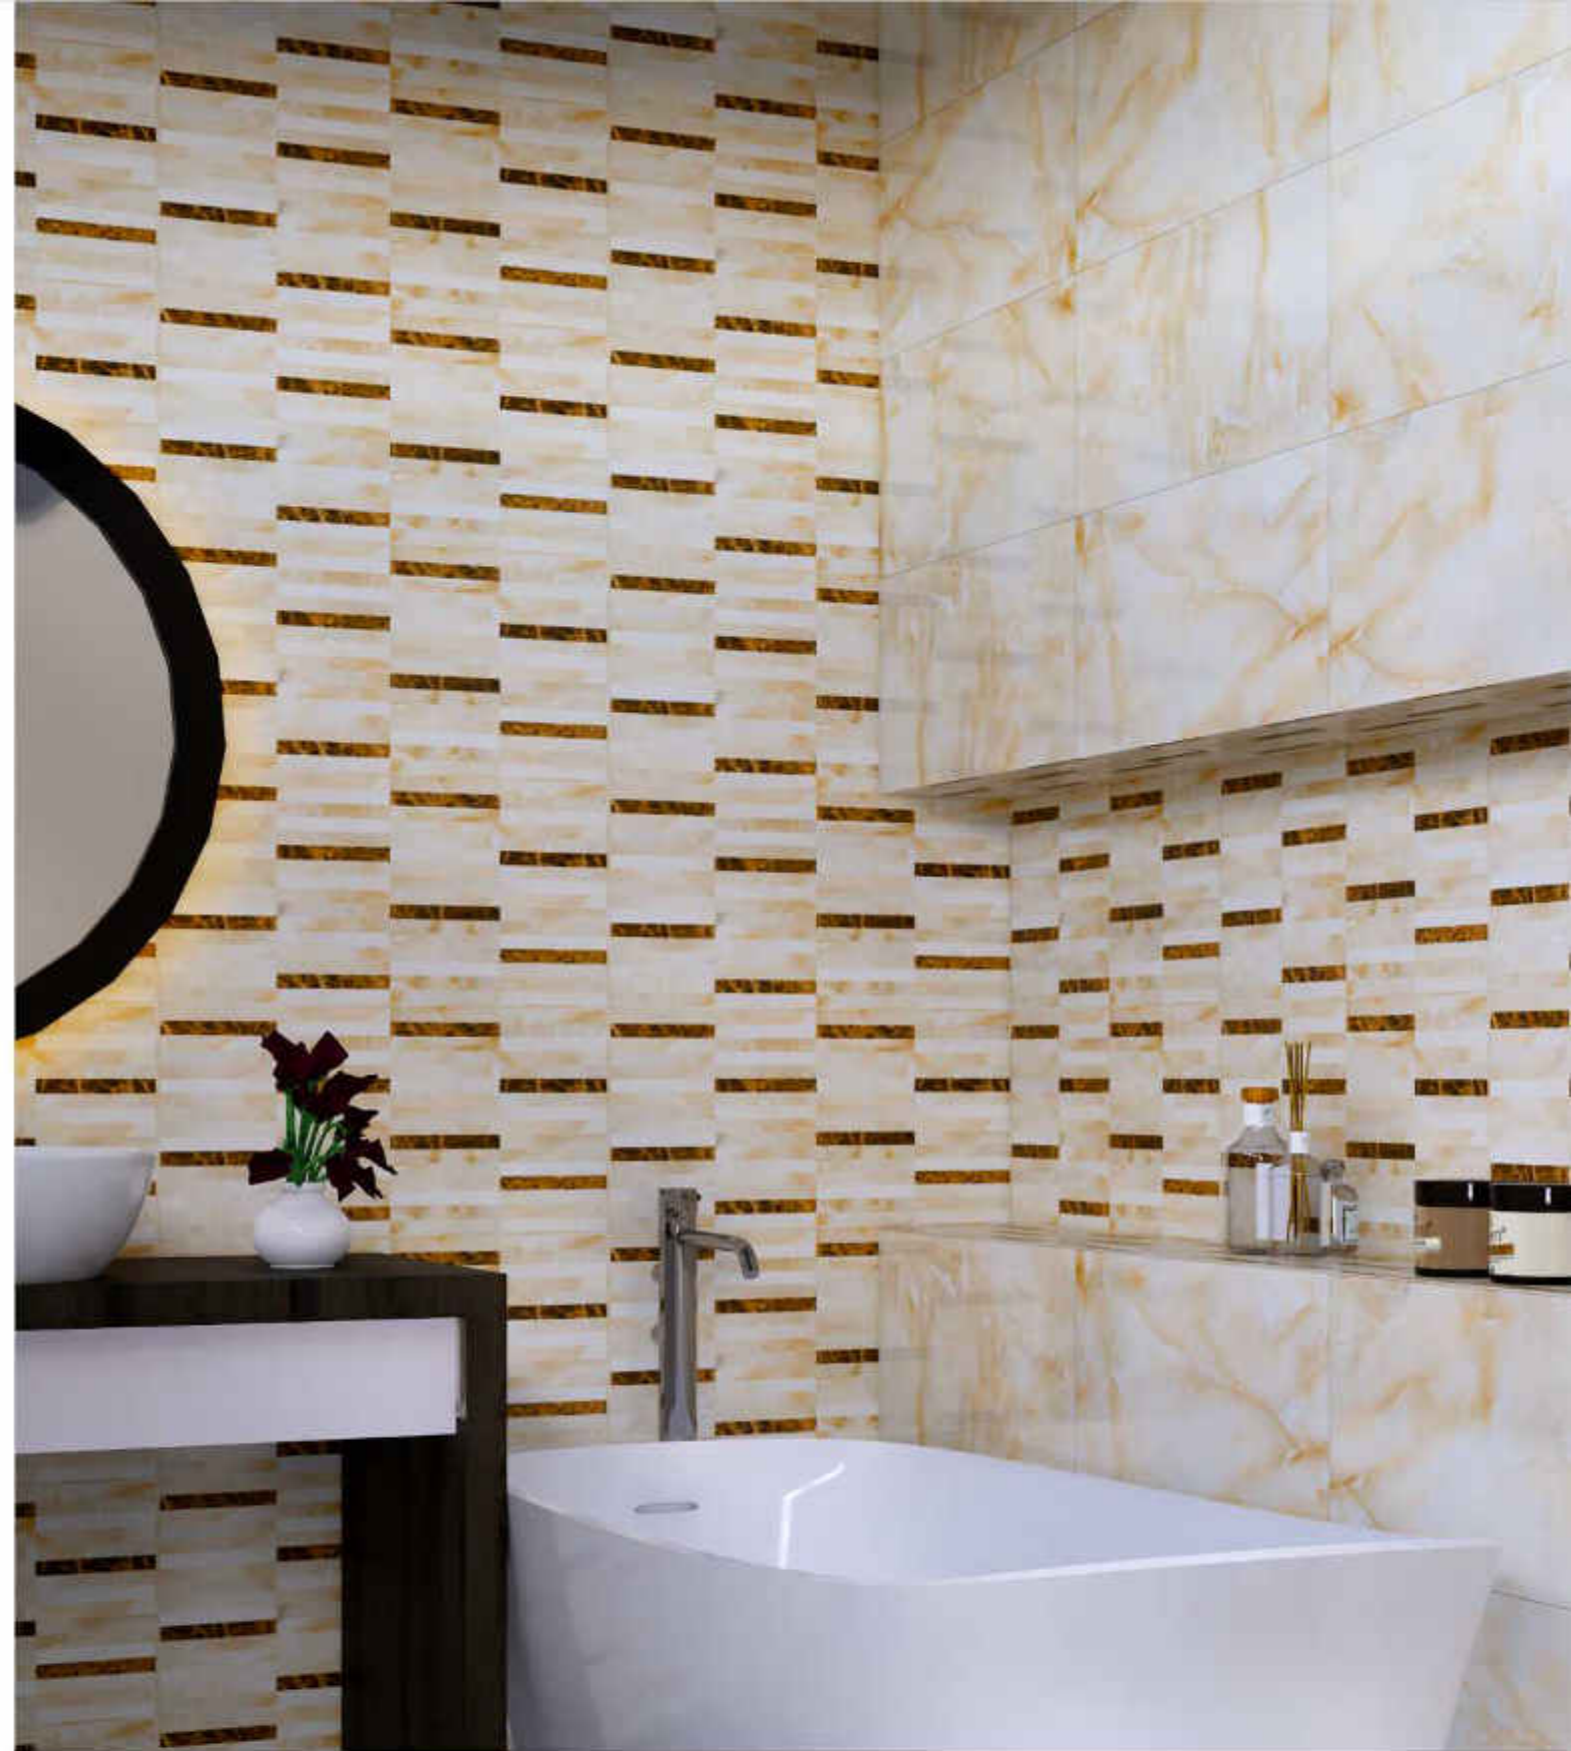

LEGNA LEAF

LEGNA LEAF DECOR

LEGNA LEAF LT
Satin Matte | 300 X 600 mm

HUE BEIGE
Satin Matte | 300 X 300 mm

NOBULUS BEIGE
Glossy | 300 X 600 mm

NOBULUS BEIGE DECOR

NOBULUS BEIGE

ONYX GOLD DECOR