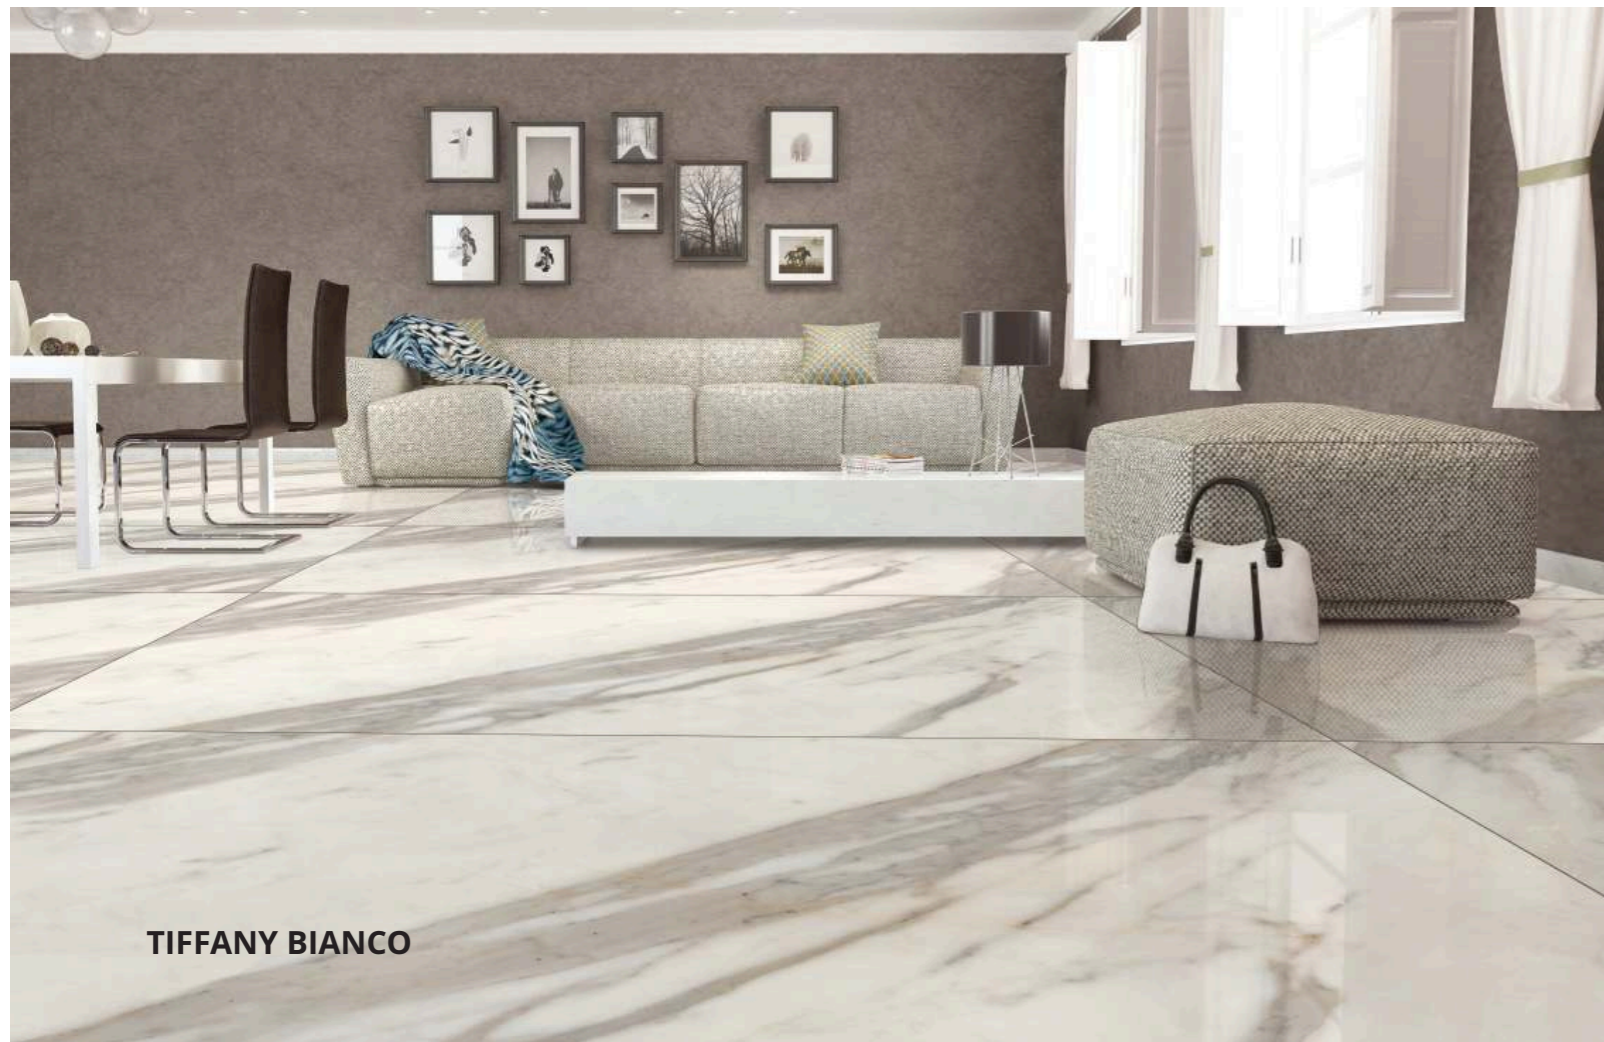

120 X 180 cm

POLISHED

TIFFANY BIANCO