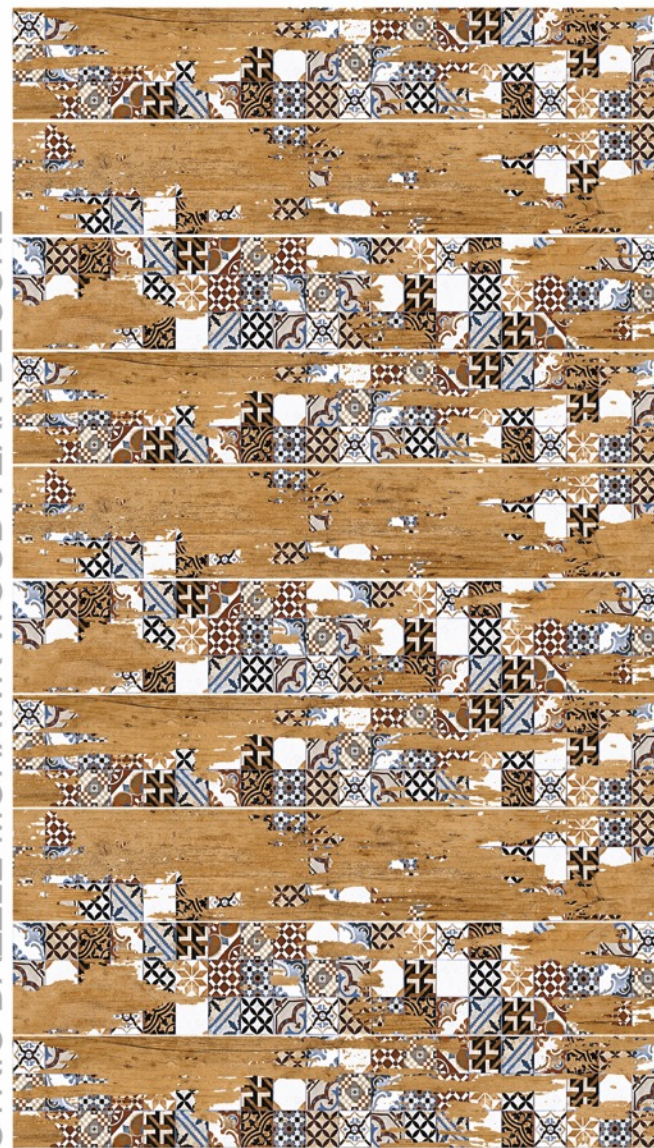

SATIN FINISH

SOMANY  
**GOODWOOD**  
ORIGINAL PORCELAIN PARQUET

STRIO BENZ WOOD ROBBLE

STRIO KALIDA WOOD BROWN

196X1200MM

SATIN FINISH

SOMANY  
**GOODWOOD**  
ORIGINAL PORCELAIN PARQUET

STRIO DAZZLE MOHAWK WOOD TEAK

STRIO DAZZLE MOHAWK WOOD TEAK DECORE

196X1200MM

SATIN FINISH

SOMANY  
**GOODWOOD**  
ORIGINAL PORCELAIN PARQUET

STRIO DAZZLE PECAN WOOD NATURAL DECORE

STRIO DAZZLE PECAN WOOD NATURAL

196X1200MM

SATIN FINISH