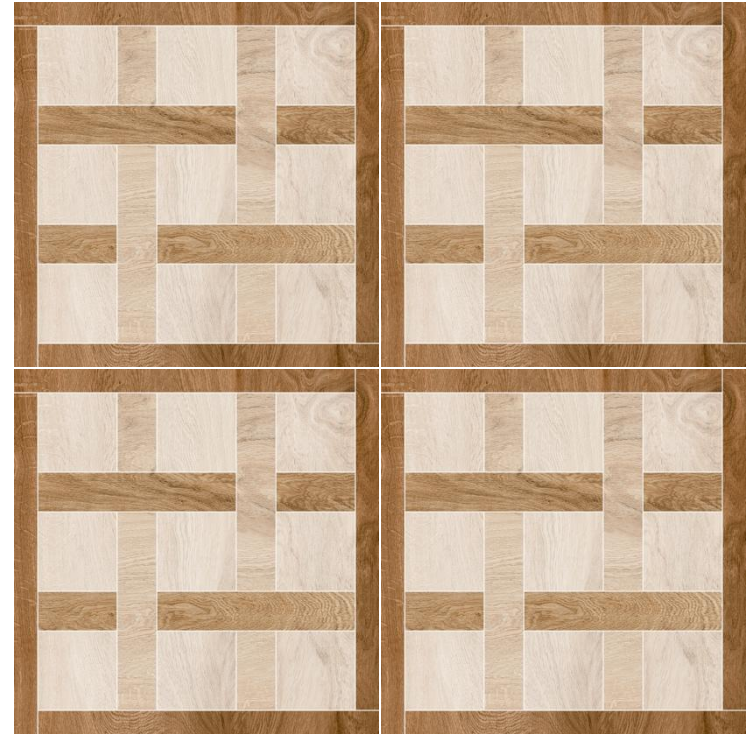

Sentini Non SSR Selection List

CROSSWOOD DECO

PINE GRID

Quantity - 500

TEAK GRID

Quantity - 1000

TORTON WOOD

Quantity - 1000