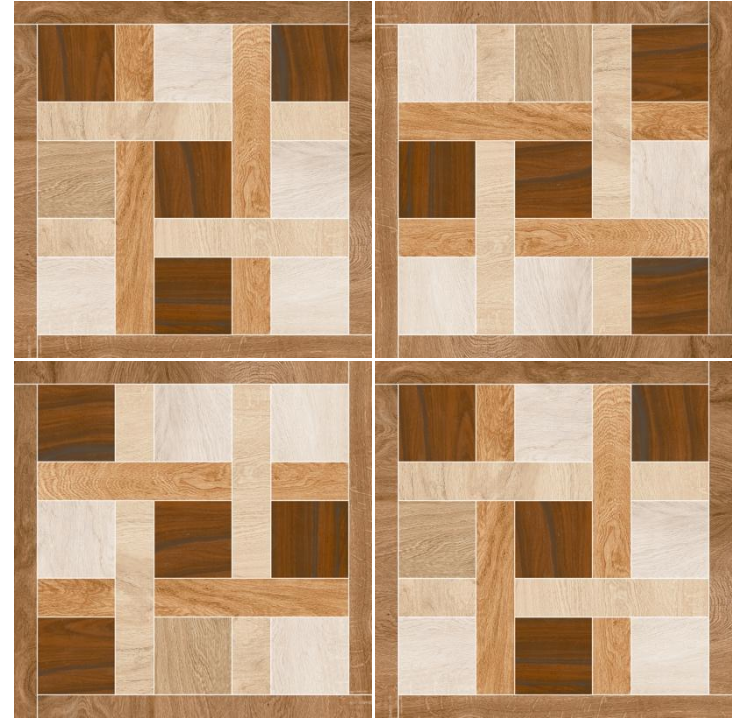

Sentini Non SSR Selection List

CROSSWOOD DECO

PINE GRID

Quantity - 500

TEAK GRID

Quantity - 1000

TORTON WOOD

Quantity - 1000