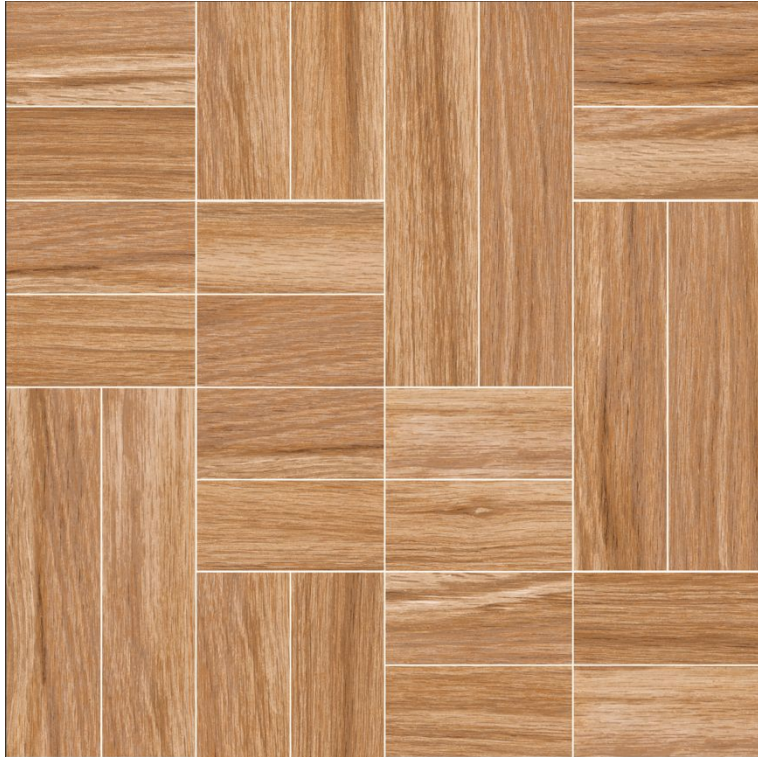

Sentini Non SSR Selection List

CROSSWOOD DECO

PINE GRID

Quantity - 500

TEAK GRID

Quantity - 1000

TORTON WOOD

Quantity - 1000