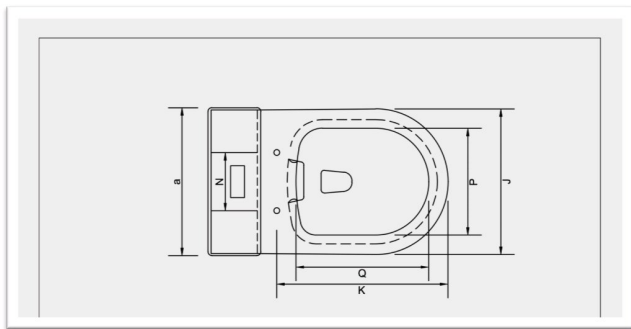

CERA

CONCA

One Piece Clean Rim EWC With Duroplast Seat Cover

Cat. No. S1014166 (S Trap 300 MM WD)

Size : 640 x 370 x 770 (MM)

MRP : 21,500/-

Easy to maintain
Clean Rim for
better Hygiene

Superior Flushing
efficiency of 3/2.1 LPF
for utmost water saving

CONCA One Piece EWC | Technical Drawing (S Trap 300 MM WD)

CERA

A	D	D1	H	J	K	N	P	Q	S	WD	a	b	h
400	52	75	775	370	445	145	275	345	630	295±10	380	135	360