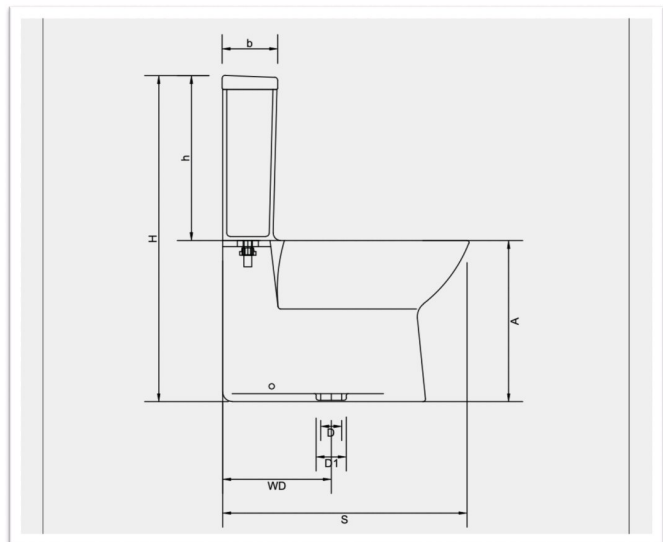

CERA

CONCA

One Piece Clean Rim EWC With Duroplast Seat Cover

Cat. No. S1014166 (S Trap 300 MM WD)

Size : 640 x 370 x 770 (MM)

MRP : 21,500/-

Easy to maintain
Clean Rim for
better Hygiene

Superior Flushing
efficiency of 3/2.1 LPF
for utmost water saving

CONCA One Piece EWC | Technical Drawing (S Trap 300 MM WD)

CERA

A	D	D1	H	J	K	N	P	Q	S	WD	a	b	h
400	52	75	775	370	445	145	275	345	630	295±10	380	135	360