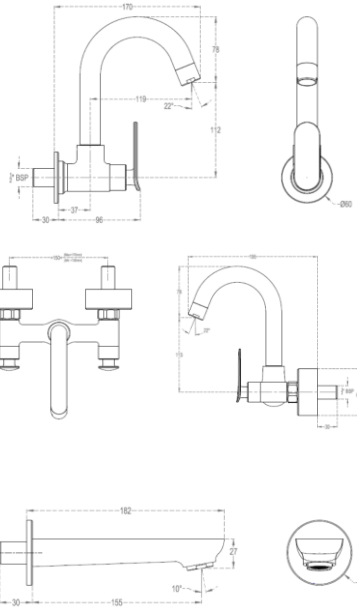

2 WAY BIB COCK
WITH SIDE
HANDLE
CODE: F1018163
MRP: 2150/-

WALL MIXER
WITH
OVERHEAD
SHOWER (NRV)
CODE: F1018402
MRP: 6500/-

WALL MIXER
WITH
OVERHEAD
SHOWER
CODE: F1018401
MRP: 6000/-

03. Product Line Up

CONCEALED DIVERTER
CODE: F1018701 + F4010101
MRP: 2100/- +2955/-

HIGH FLOW CONCEALED DIVERTER
CODE: F1018721 + F4030101
MRP: 2200/- + 3765/-

5 WAY CONCEALED DIVERTER
CODE: F1018711 + F4020101
MRP: 2200/- + 3645/-

03. Product Line Up

CSC (15MM)
CODE: F1018351 + F4050102
MRP: 700/- + 900/-

CSC (20MM)
CODE: F1018351 + F4050502
MRP: 700/- + 905/-

ANGLE COCK
CODE: F1018201
MRP: 1500/-

2 WAY ANGLE COCK
CODE: F1018211
MRP: 1900/-

03. Product Line Up

SINK COCK
CODE: F1018251
MRP: 2100/-

SINK MIXER
CODE: F1018501
MRP: 6500/-

SPOUT
CODE: F1018661
MRP: 2000/-

HAPPY SELLING !!
