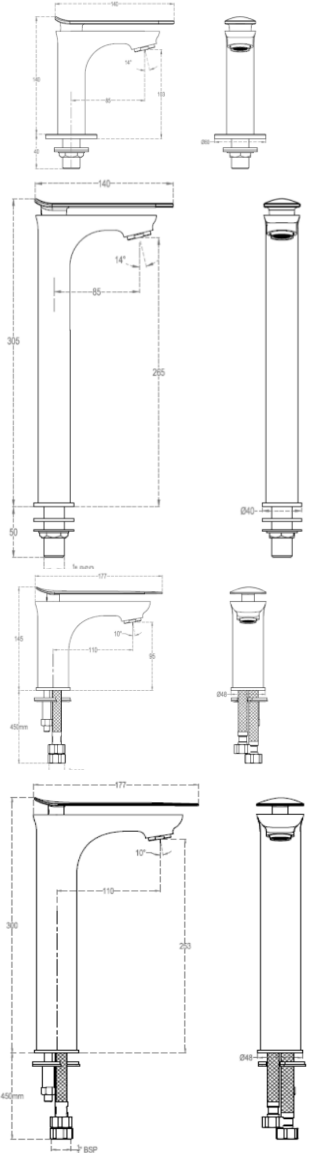

SOS

TYPES

ASSORTMENT

Available

18 SKUs Available

- 2 Pillar Taps
- 2 Basin Mixers
- 2 Bib Cocks
- 2 Angle valve
- 1 Bath Spout
- 2 Wall Mixer
- 1 Concealed Diverter
- 1 High Flow Diverter
- 1 Five Way Diverter
- 2 CSC
- 1 Sink Cock
- 1 Sink Mixer

PILLAR TAP
CODE: F1018101
MRP: 2000/-

EXT PILLAR TAP
CODE: F1018102
MRP: 2800/-

BASIN MIXER
CODE: F1018451
MRP: 5500/-

EXT BASIN MIXER
CODE: F1018452
MRP: 6000/-

03. Product Line Up

BIB COCK
CODE: F1018151
MRP: 2000/-

2 WAY BIB COCK
WITH SIDE
HANDLE
CODE: F1018163
MRP: 2150/-

WALL MIXER
WITH
OVERHEAD
SHOWER (NRV)
CODE: F1018402
MRP: 6500/-

WALL MIXER
WITH
OVERHEAD
SHOWER
CODE: F1018401
MRP: 6000/-

03. Product Line Up

CONCEALED DIVERTER
CODE: F1018701 + F4010101
MRP: 2100/- +2955/-

HIGH FLOW CONCEALED DIVERTER
CODE: F1018721 + F4030101
MRP: 2200/- + 3765/-

5 WAY CONCEALED DIVERTER
CODE: F1018711 + F4020101
MRP: 2200/- + 3645/-

03. Product Line Up

CSC (15MM)
CODE: F1018351 + F4050102
MRP: 700/- + 900/-