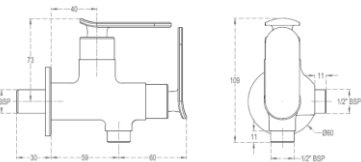

HIGH FLOW CONCEALED DIVERTER
CODE: F1018721 + F4030101
MRP: 2200/- + 3765/-

5 WAY CONCEALED DIVERTER
CODE: F1018711 + F4020101
MRP: 2200/- + 3645/-

03. Product Line Up

CSC (15MM)
CODE: F1018351 + F4050102
MRP: 700/- + 900/-

CSC (20MM)
CODE: F1018351 + F4050502
MRP: 700/- + 905/-

ANGLE COCK
CODE: F1018201
MRP: 1500/-

2 WAY ANGLE COCK
CODE: F1018211
MRP: 1900/-

03. Product Line Up

SINK COCK
CODE: F1018251
MRP: 2100/-

SINK MIXER
CODE: F1018501
MRP: 6500/-