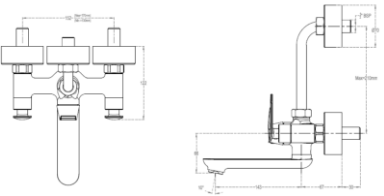

PILLAR TAP
CODE: F1018101
MRP: 2000/-

EXT PILLAR TAP
CODE: F1018102
MRP: 2800/-

BASIN MIXER
CODE: F1018451
MRP: 5500/-

EXT BASIN MIXER
CODE: F1018452
MRP: 6000/-

03. Product Line Up

BIB COCK
CODE: F1018151
MRP: 2000/-

2 WAY BIB COCK
WITH SIDE
HANDLE
CODE: F1018163
MRP: 2150/-

WALL MIXER
WITH
OVERHEAD
SHOWER (NRV)
CODE: F1018402
MRP: 6500/-

WALL MIXER
WITH
OVERHEAD
SHOWER
CODE: F1018401
MRP: 6000/-

03. Product Line Up

CONCEALED DIVERTER
CODE: F1018701 + F4010101
MRP: 2100/- +2955/-