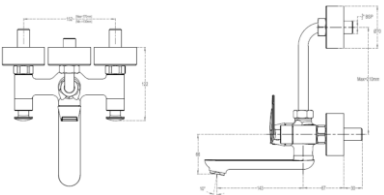

PILLAR TAP
CODE: F1018101
MRP: 2000/-

EXT PILLAR TAP
CODE: F1018102
MRP: 2800/-

BASIN MIXER
CODE: F1018451
MRP: 5500/-

EXT BASIN MIXER
CODE: F1018452
MRP: 6000/-

03. Product Line Up

BIB COCK
CODE: F1018151
MRP: 2000/-

2 WAY BIB COCK
WITH SIDE
HANDLE
CODE: F1018163
MRP: 2150/-

WALL MIXER
WITH
OVERHEAD
SHOWER (NRV)
CODE: F1018402
MRP: 6500/-

WALL MIXER
WITH
OVERHEAD
SHOWER
CODE: F1018401
MRP: 6000/-

03. Product Line Up

CONCEALED DIVERTER
CODE: F1018701 + F4010101
MRP: 2100/- +2955/-