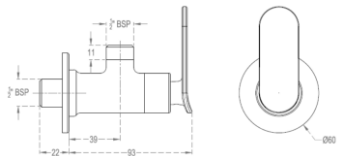

HIGH FLOW CONCEALED DIVERTER
CODE: F1018721 + F4030101
MRP: 2200/- + 3765/-

5 WAY CONCEALED DIVERTER
CODE: F1018711 + F4020101
MRP: 2200/- + 3645/-

03. Product Line Up

CSC (15MM)
CODE: F1018351 + F4050102
MRP: 700/- + 900/-

CSC (20MM)
CODE: F1018351 + F4050502
MRP: 700/- + 905/-

ANGLE COCK
CODE: F1018201
MRP: 1500/-

2 WAY ANGLE COCK
CODE: F1018211
MRP: 1900/-

03. Product Line Up

SINK COCK
CODE: F1018251
MRP: 2100/-

SINK MIXER
CODE: F1018501
MRP: 6500/-