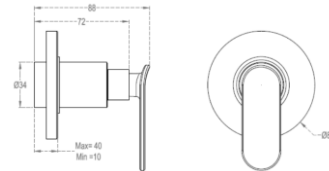

HIGH FLOW CONCEALED DIVERTER
CODE: F1018721 + F4030101
MRP: 2200/- + 3765/-

5 WAY CONCEALED DIVERTER
CODE: F1018711 + F4020101
MRP: 2200/- + 3645/-

03. Product Line Up

CSC (15MM)
CODE: F1018351 + F4050102
MRP: 700/- + 900/-

CSC (20MM)
CODE: F1018351 + F4050502
MRP: 700/- + 905/-

ANGLE COCK
CODE: F1018201
MRP: 1500/-

2 WAY ANGLE COCK
CODE: F1018211
MRP: 1900/-

03. Product Line Up

SINK COCK
CODE: F1018251
MRP: 2100/-

SINK MIXER
CODE: F1018501
MRP: 6500/-