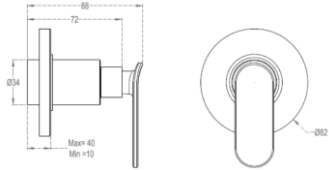

03. Product Line Up