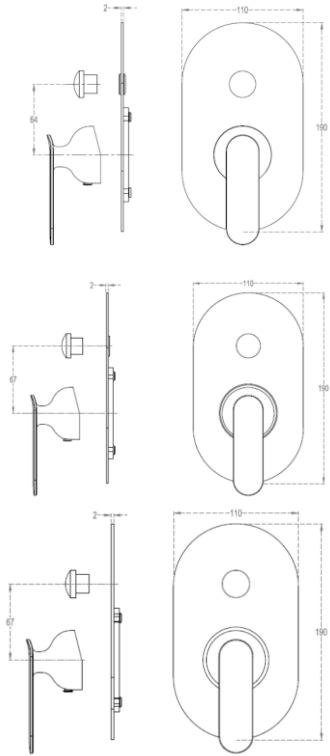

PILLAR TAP
CODE: F1018101
MRP: 2000/-

EXT PILLAR TAP
CODE: F1018102
MRP: 2800/-

BASIN MIXER
CODE: F1018451
MRP: 5500/-

EXT BASIN MIXER
CODE: F1018452
MRP: 6000/-

03. Product Line Up

BIB COCK
CODE: F1018151
MRP: 2000/-

2 WAY BIB COCK
WITH SIDE
HANDLE
CODE: F1018163
MRP: 2150/-

WALL MIXER
WITH
OVERHEAD
SHOWER (NRV)
CODE: F1018402
MRP: 6500/-

WALL MIXER
WITH
OVERHEAD
SHOWER
CODE: F1018401
MRP: 6000/-

03. Product Line Up

CONCEALED DIVERTER
CODE: F1018701 + F4010101
MRP: 2100/- +2955/-

HIGH FLOW CONCEALED DIVERTER
CODE: F1018721 + F4030101
MRP: 2200/- + 3765/-

5 WAY CONCEALED DIVERTER
CODE: F1018711 + F4020101
MRP: 2200/- + 3645/-

03. Product Line Up

CSC (15MM)
CODE: F1018351 + F4050102
MRP: 700/- + 900/-

CSC (20MM)
CODE: F1018351 + F4050502
MRP: 700/- + 905/-

ANGLE COCK
CODE: F1018201
MRP: 1500/-

2 WAY ANGLE COCK
CODE: F1018211
MRP: 1900/-

03. Product Line Up

SINK COCK
CODE: F1018251
MRP: 2100/-

SINK MIXER
CODE: F1018501
MRP: 6500/-