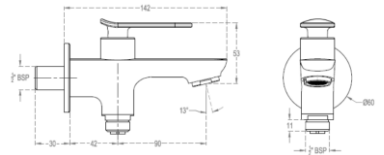

PILLAR TAP
CODE: F1018101
MRP: 2000/-

EXT PILLAR TAP
CODE: F1018102
MRP: 2800/-

BASIN MIXER
CODE: F1018451
MRP: 5500/-

EXT BASIN MIXER
CODE: F1018452
MRP: 6000/-

03. Product Line Up

BIB COCK
CODE: F1018151
MRP: 2000/-

2 WAY BIB COCK
WITH SIDE
HANDLE
CODE: F1018163
MRP: 2150/-

WALL MIXER
WITH
OVERHEAD
SHOWER (NRV)
CODE: F1018402
MRP: 6500/-

WALL MIXER
WITH
OVERHEAD
SHOWER
CODE: F1018401
MRP: 6000/-

03. Product Line Up

CONCEALED DIVERTER
CODE: F1018701 + F4010101
MRP: 2100/- +2955/-