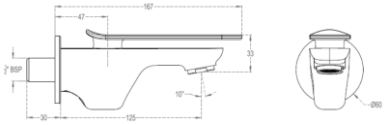

PILLAR TAP
CODE: F1018101
MRP: 2000/-

EXT PILLAR TAP
CODE: F1018102
MRP: 2800/-

BASIN MIXER
CODE: F1018451
MRP: 5500/-

EXT BASIN MIXER
CODE: F1018452
MRP: 6000/-

03. Product Line Up

BIB COCK
CODE: F1018151
MRP: 2000/-

2 WAY BIB COCK
WITH SIDE
HANDLE
CODE: F1018163
MRP: 2150/-

WALL MIXER
WITH
OVERHEAD
SHOWER (NRV)
CODE: F1018402
MRP: 6500/-

WALL MIXER
WITH
OVERHEAD
SHOWER
CODE: F1018401
MRP: 6000/-

03. Product Line Up

CONCEALED DIVERTER
CODE: F1018701 + F4010101
MRP: 2100/- +2955/-