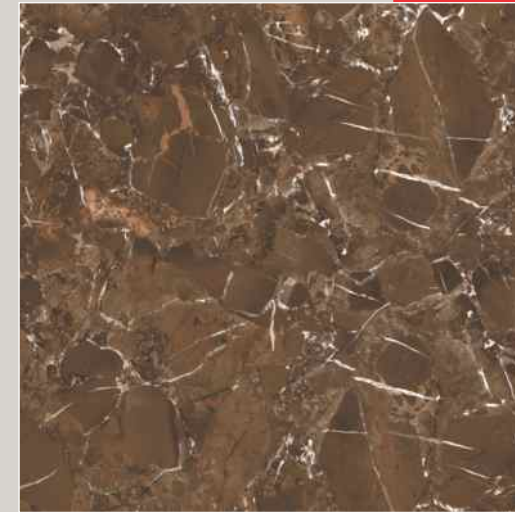

LAPATO
RUSTIC
MATT
STONE
LUCIDO
FULL POLISHED
DRAZZLE

800X800MM

 LUCIDO

NEW ARRIVAL

V4

MARBO LUCIDO GEORGIA BROWN
LUCIDO FINISH, 800x800mm, Gr.3

 LUCIDO

NEW ARRIVAL