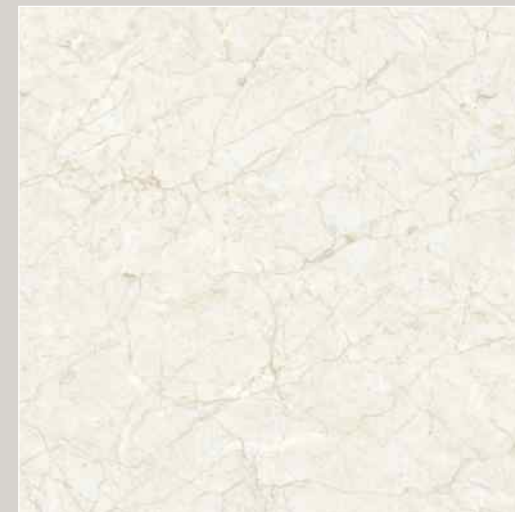

NEW ARRIVAL

V4 **MARBO INSIGNIA NATURAL FP**
FULL POLISH, 800x800mm, Gr.3

V4 **MARBO JADE ONYX FP**
FULL POLISH, 800x800mm, Gr.3

FULL POLISH

V4 **MARBO LAURENCE LIGHT FP**
FULL POLISH, 800x800mm, Gr.3

V4 **MARBO LAURENCE DARK FP**
FULL POLISH, 800x800mm, Gr.3