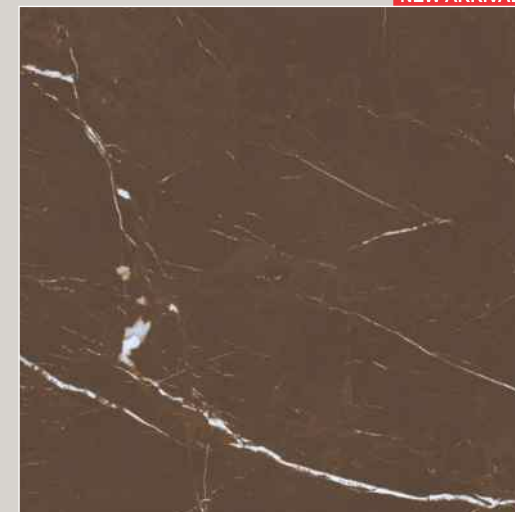

V4

MARBO LUCIDO GEORGIA COPPER
LUCIDO FINISH, 800x800mm, Gr.3

NEW ARRIVAL

V4

MARBO LUCIDO MERCURY BLACK
LUCIDO FINISH, 800x800mm, Gr.3

NEW ARRIVAL

V4

MARBO LUCIDO PALACINO BROWN
LUCIDO FINISH, 800x800mm, Gr.3