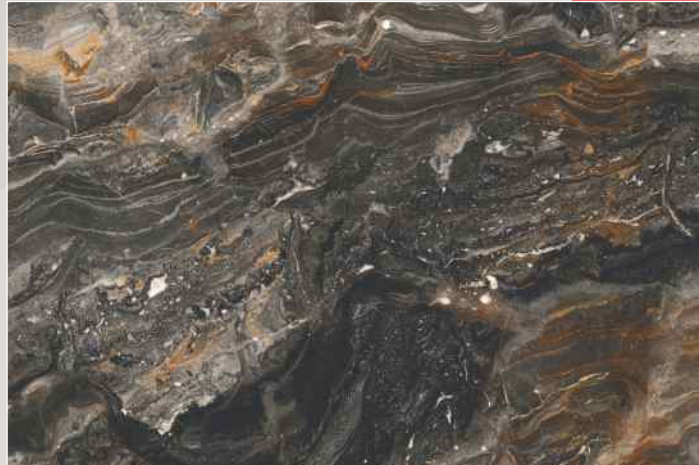

LUCIDO

METALIC / FULL PULISH

NEW ARRIVAL

V4

REGAL LUCIDO SPECTRUS
LUCIDO FINISH, 800x1200mm, Gr.3

NEW ARRIVAL