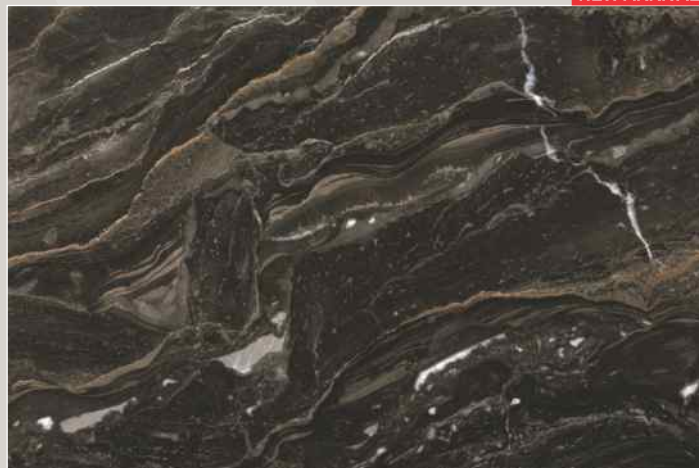

V4

REGAL LUCIDO ARABESCATO NERO
LUCIDO FINISH, 800x1200mm, Gr.3